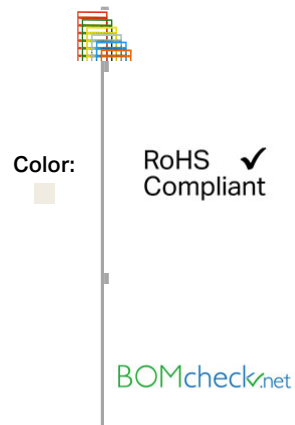

Data sheet | Item number: 248-503/000-024

Mini-WSB marking card; as card; MARKED; 11 ... 20 (10x); not stretchable;

Horizontal marking; snap-on type

248-503/000-024

Data

Technical Data

Color	white
Marking	11 ... 20 (10x)
Printing direction	Horizontal marking
Color of marking	black
Marking type	Digits
Konfektionierung	10 strips with 10 markers per card
Marker width	5 mm
Fire load	0.201 MJ

Mechanical data

Weight	6.7 g
Marker/Strip width	5 mm

Commercial data

Product Group	2 (Terminal Block Accessories)
Country of origin	DE
GTIN	4017332012386
Customs Tariff No.	49119900000

Subject to changes.
